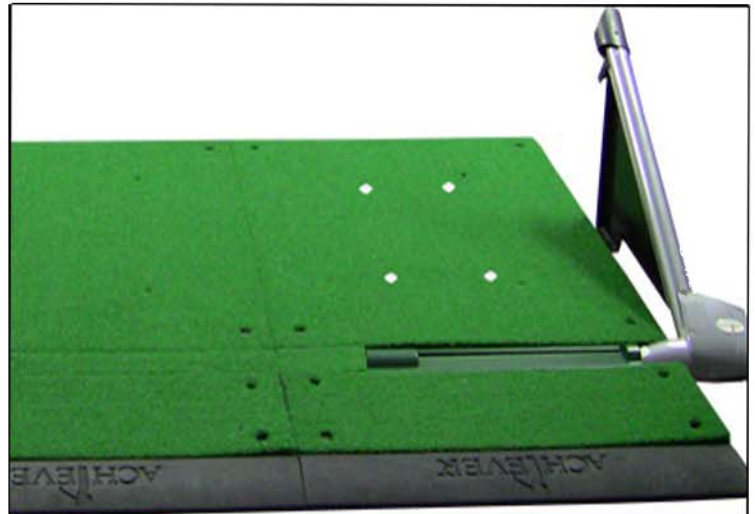

Left Hand Setup*