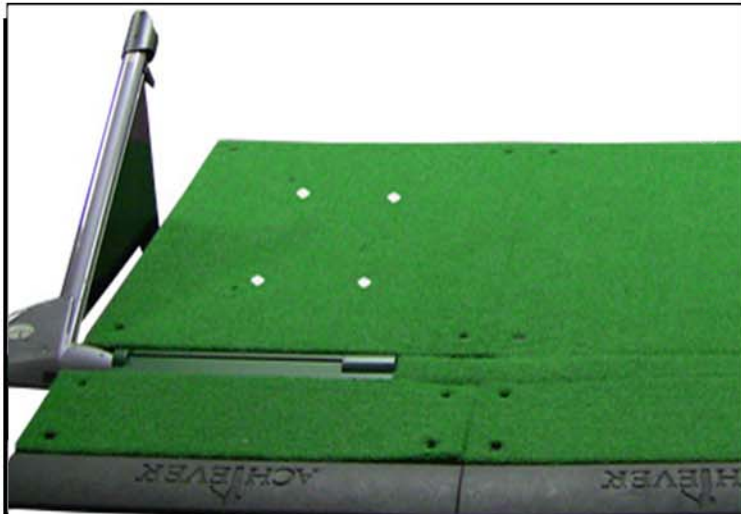

The GA Platform is your own personal grass-like hitting surface to use with your GolfAchiever, designed for the true feel and play of grass, allowing you to practice your swing with no hand shock or arm injury. Feel how your clubs will perform on the fairway with realistic ball trajectory, spin and yardage. The new design also allows for a smooth transition from right handed to left handed in minutes, and accommodates two GolfAchievers for simultaneous lefty-righty golf simulation play. To enhance GA SIM play, an interchangeable green friction tee holder allows you to insert GolfAchiever top down tees, adjusting tee height preferences for use with your driver.

GA SIM PLATFORM

Benefits

- New sturdy platform design eliminates mat movement from swing torque
- New metal base cover provides extra protection
- Putting mat and base cover allows for a true putting experience
- Platform design provides a left and right hand solution
- Quick and easy platform setup

Product Specifications

- Weight: 166 lbs
- Platform Dimensions: 70 inches (W) x 66 inches (L) x 1.5 inches (H)
- Box Dimensions: 47 inches (W) x 37 inches (L) x 4 inches (H)

GA SIM PLATFORM CONTENTS

Items included in box

- Tee Off Rubber Mat (2)
- Tee off Turf (2)
- Front Rubber Mat (2)
- Front Turf (2)
- GAll Base Locator (2)
- Metal Space and Turf (1)
- Metal Brackets (5) with screws (10)
- Metal Base Protector (2) with screws (6)
- Tee Off Turf Clips (6)

Right Hand Setup*